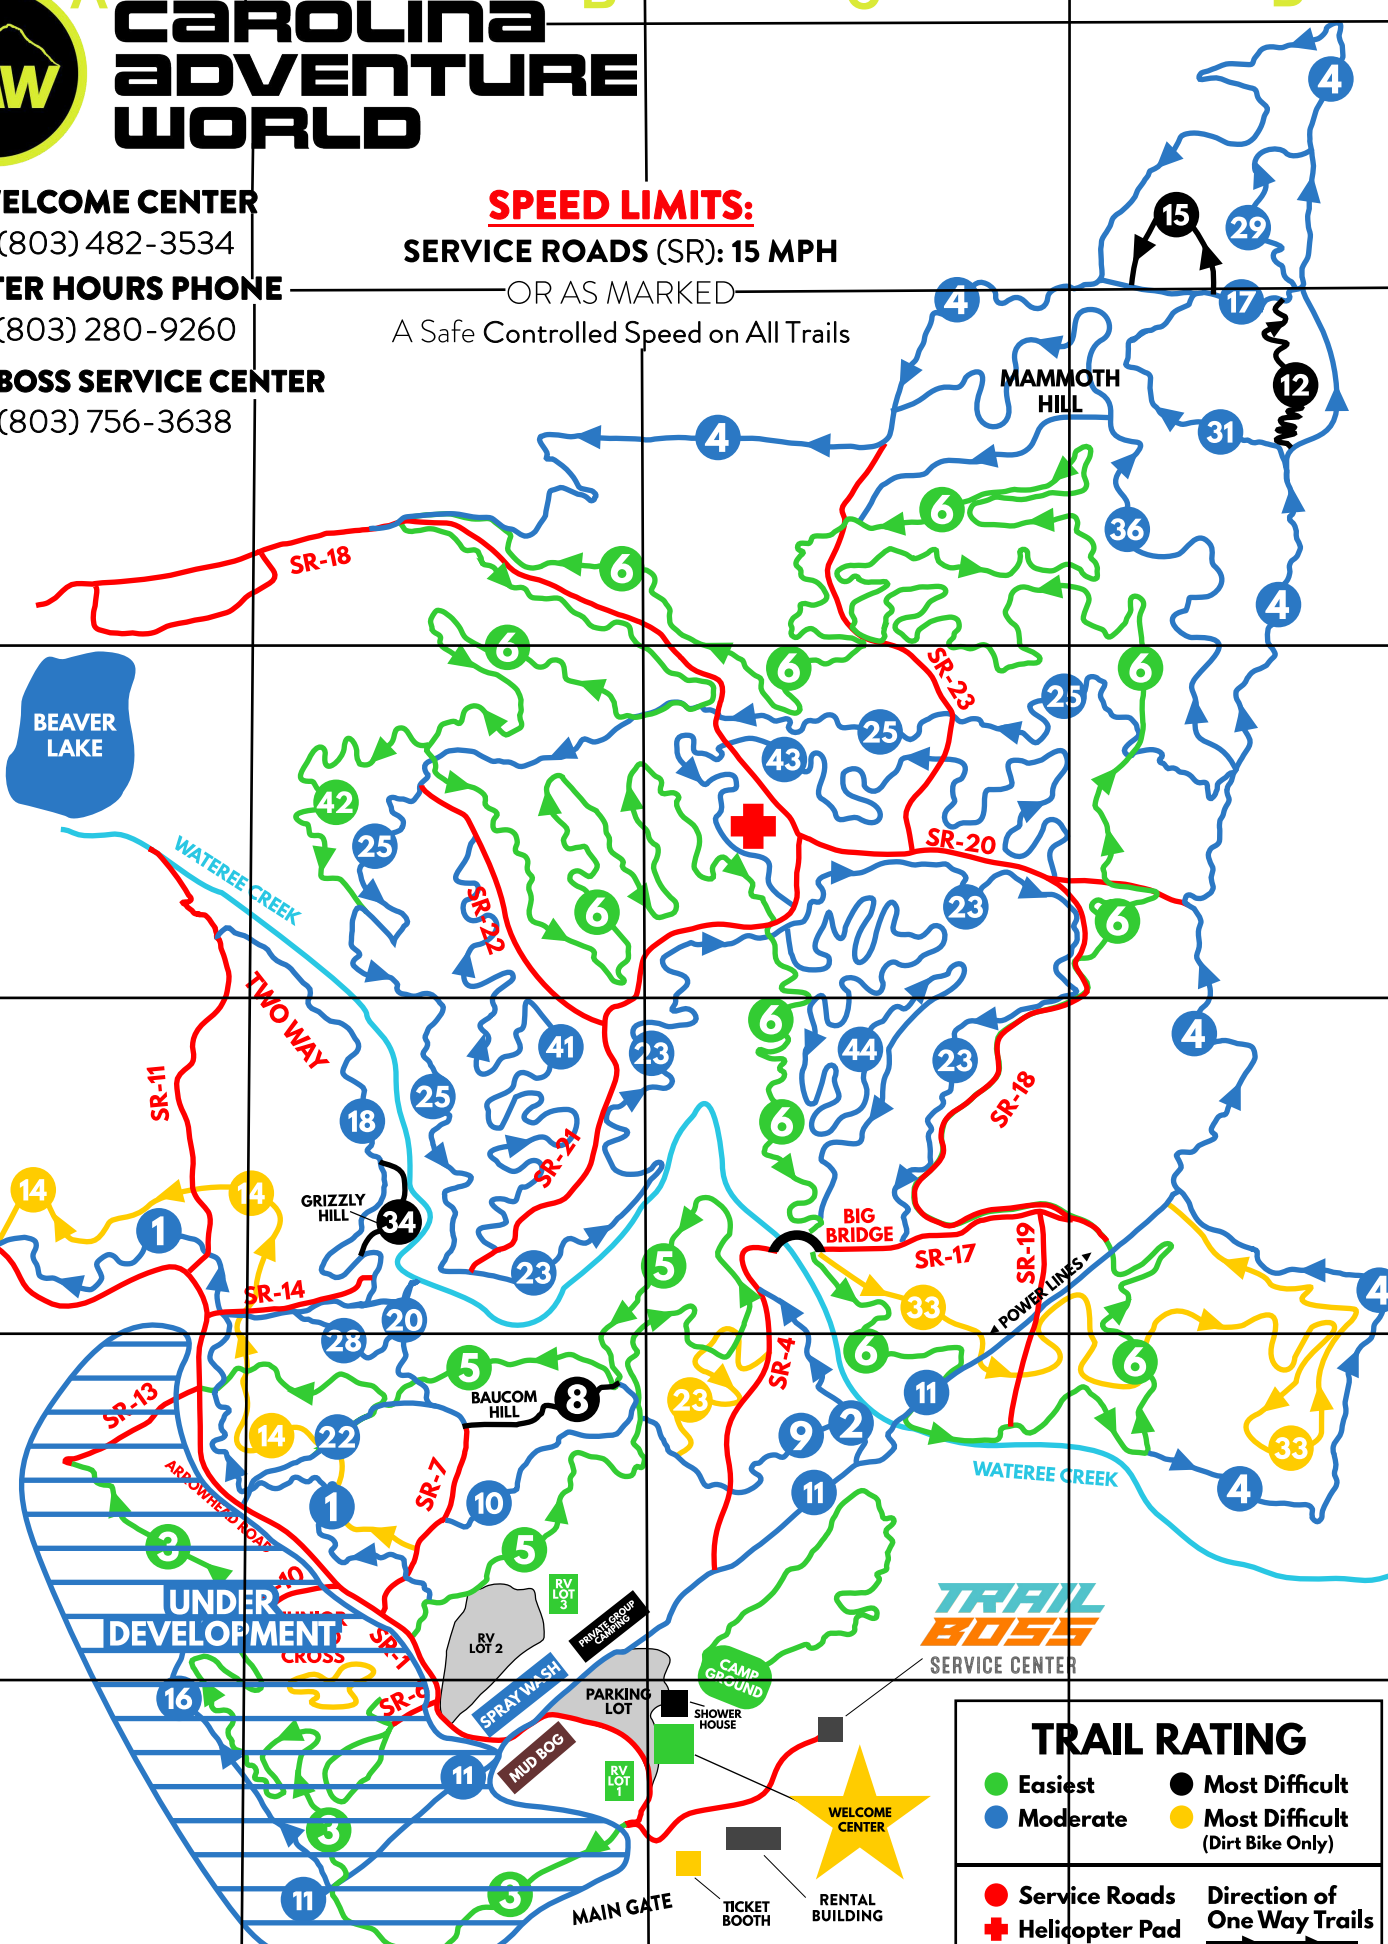

CAROLINA ADVENTURE WORLD

WELCOME CENTER

(803) 482-3534

AFTER HOURS PHONE

(803) 280-9260

TRAIL BOSS SERVICE CENTER

(803) 756-3638

SPEED LIMITS:

SERVICE ROADS (SR): 15 MPH

OR AS MARKED

A Safe Controlled Speed on All Trails

TRAIL BOSS
SERVICE CENTER

TRAIL RATING	
● Easiest	● Most Difficult
● Moderate	● Most Difficult (Dirt Bike Only)
● Service Roads	Direction of One Way Trails
+ Helicopter Pad	

*All Service Roads are Two-Way