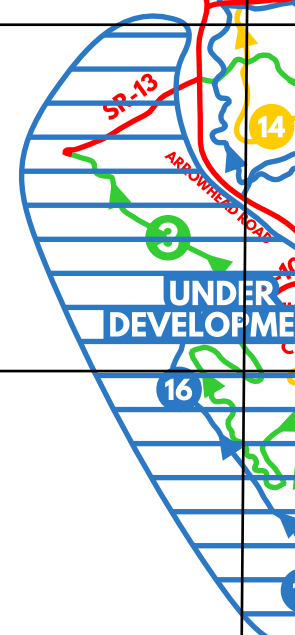

CAROLINA ADVENTURE WORLD

WELCOME CENTER

(803) 482-3534

AFTER HOURS PHONE

(803) 280-9260

TRAIL BOSS SERVICE CENTER

(803) 756-3638

SPEED LIMITS:

SERVICE ROADS (SR): 15 MPH

OR AS MARKED

A Safe Controlled Speed on All Trails

TRAIL BOSS
SERVICE CENTER

TRAIL RATING	
● Easiest	● Most Difficult
● Moderate	● Most Difficult (Dirt Bike Only)
● Service Roads	Direction of One Way Trails
+ Helicopter Pad	

*All Service Roads are Two-Way