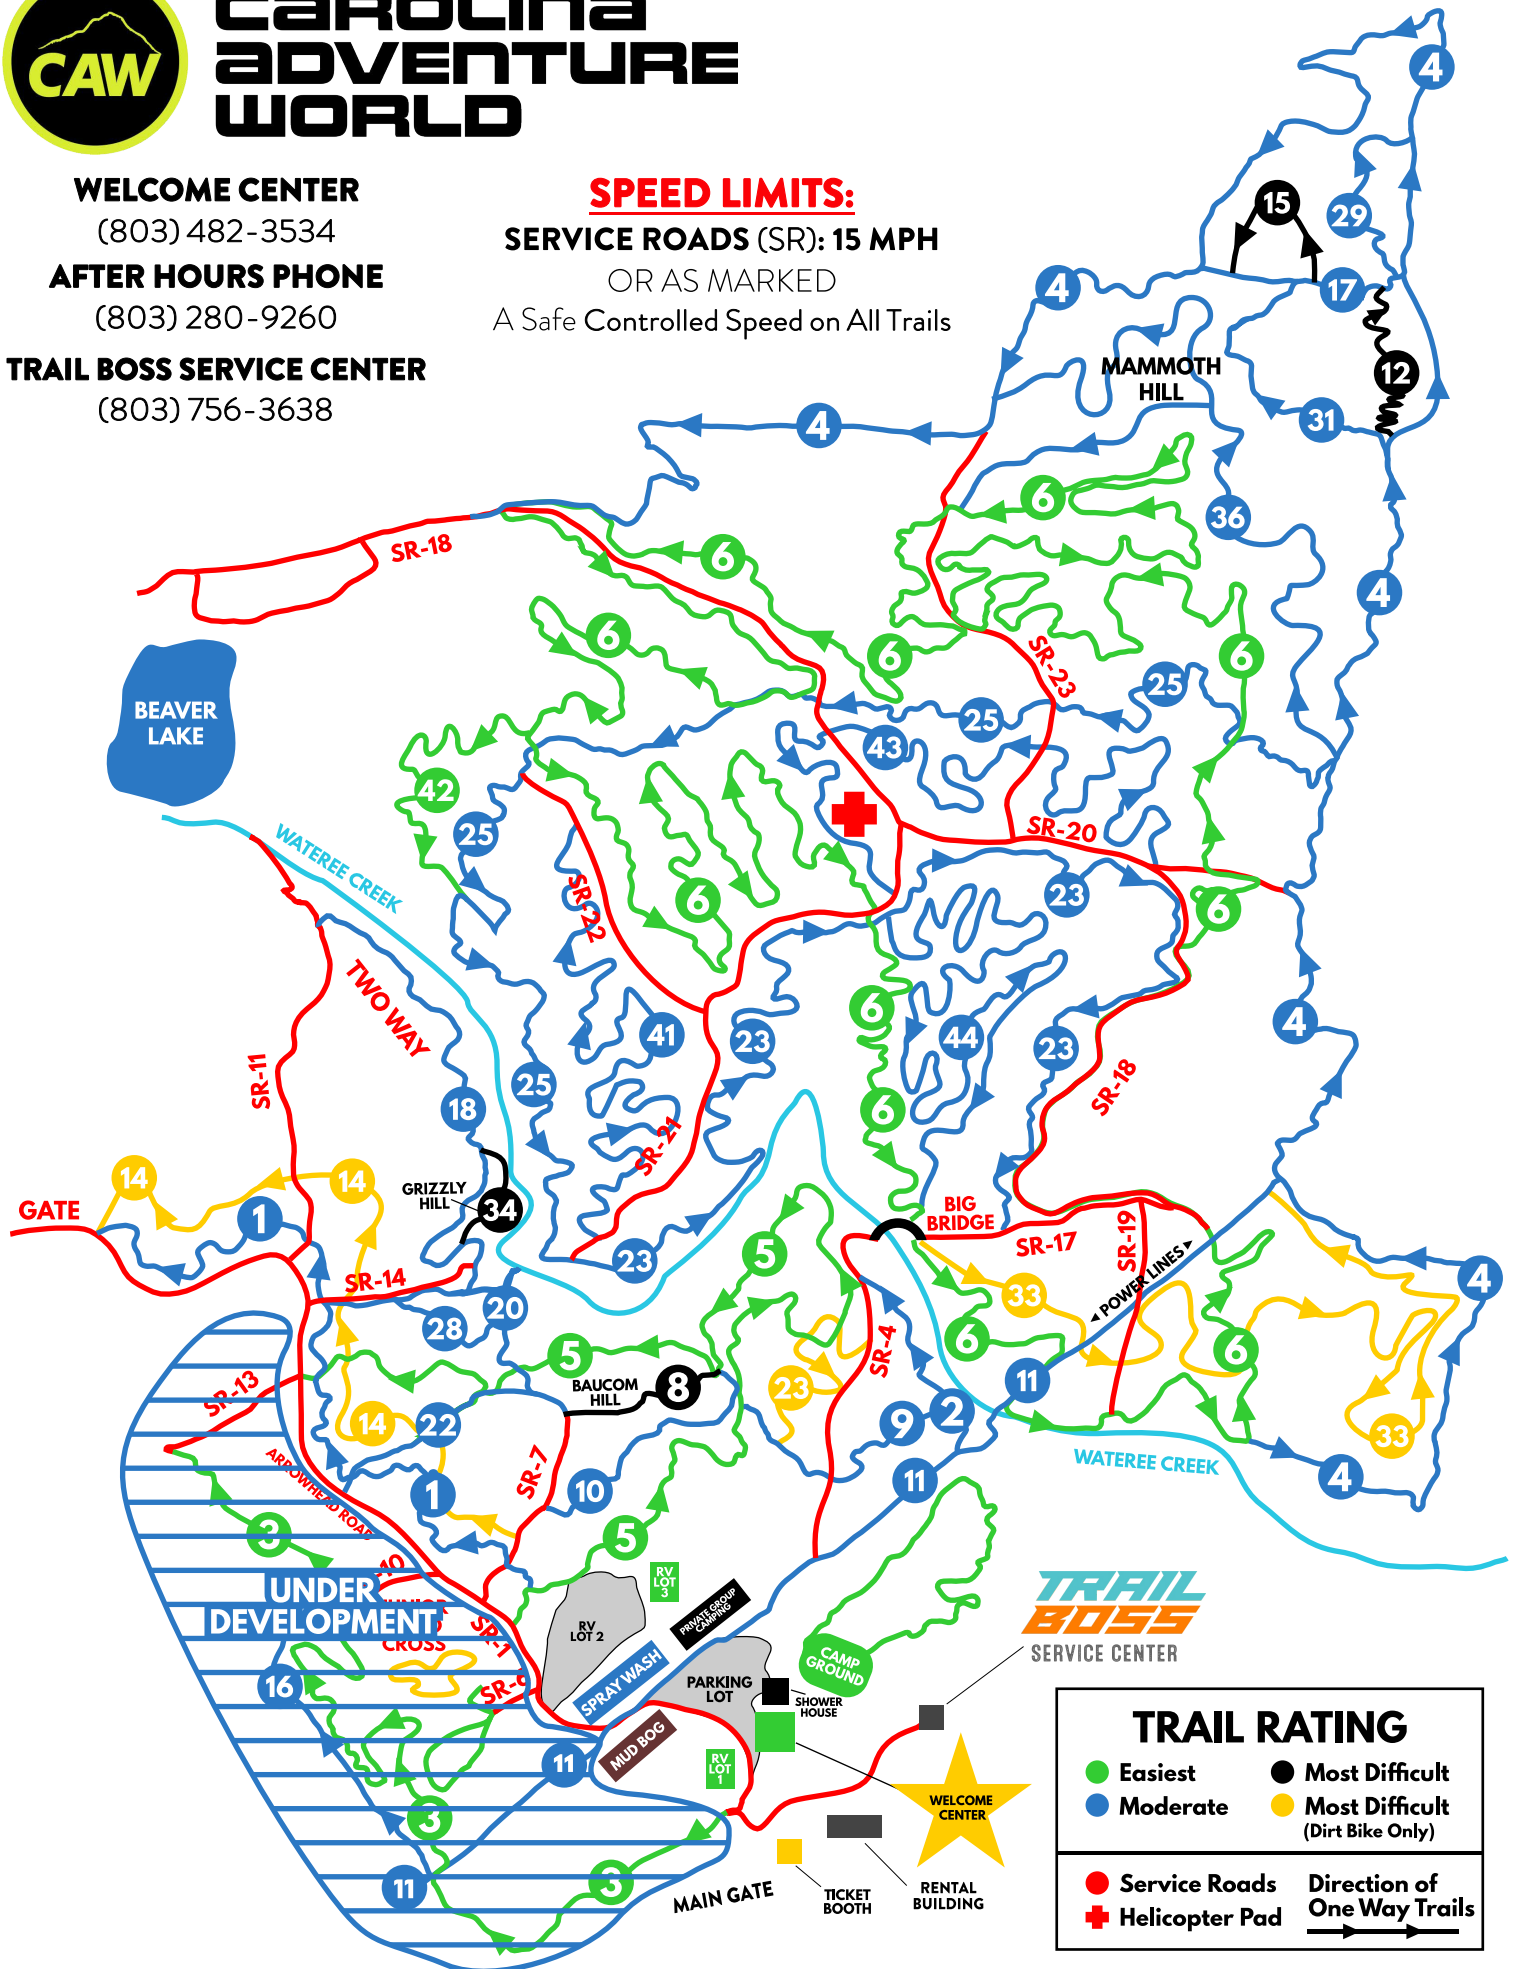

# CAROLINA ADVENTURE WORLD

## AFTER HOURS PHONE

(803) 280-9260

## SPEED LIMITS:

**SERVICE ROADS (SR): 15 MPH**

OR AS MARKED

A Safe Controlled Speed on All Trails

**TRAIL BOSS**  
SERVICE CENTER

TRAIL RATING	
<span style="color: green;">●</span> Easiest	<span style="color: black;">●</span> Most Difficult
<span style="color: blue;">●</span> Moderate	<span style="color: yellow;">●</span> Most Difficult (Dirt Bike Only)
<span style="color: red;">●</span> Service Roads	Direction of One Way Trails
<span style="color: red;">+</span> Helicopter Pad	

\*All Service Roads are Two-Way