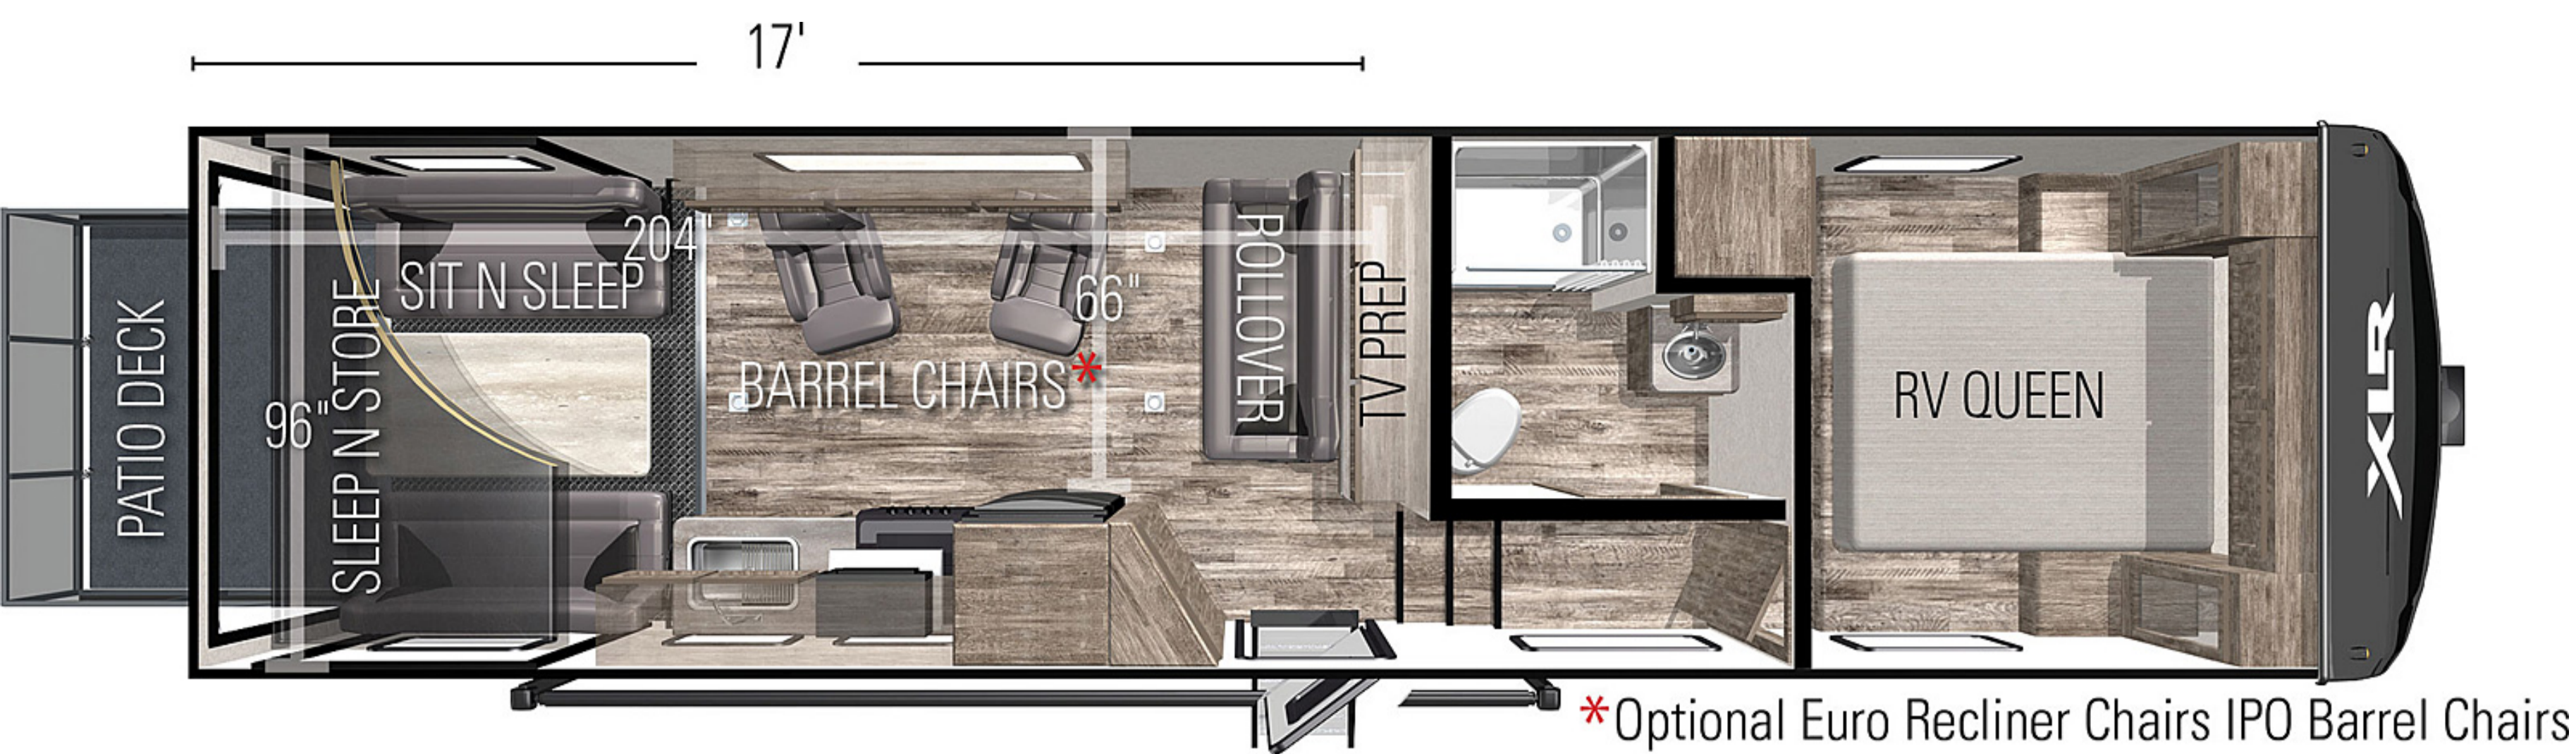

## XLR-BOOST 301LRLE XLR MICRO BOOST FIFTH WHEELS

\*Optional Euro Recliner Chairs IPO Barrel Chairs

<b>Hitch Weight:</b>	1,645 lb.	<b>UVW</b>	7,938 lb.
<b>CCC</b>	3,907 lb.	<b>Exterior Length:</b>	32' 6"
<b>Exterior Height:</b>	12' 10"	<b>Exterior Width:</b>	96"
<b>Fresh Water:</b>	87.00 gal.	<b>Gray Water:</b>	38.00 gal.
<b>Black Water:</b>	38.00 gal.	<b>Awning Size:</b>	15'

### Specifications Definitions

**GVWR (Gross Vehicle Weight Rating)** – is the maximum permissible weight of the unit when fully loaded. It includes all weights, inclusive of all fluids, cargo, optional equipment and accessories. For safety and product performance do NOT exceed the GVWR.

**GAWR (Gross Axle Weight Rating)** – is the maximum permissible weight, including cargo, fluids, optional equipment and accessories that can be safely supported by a combination of all axles.

**UVW (Unloaded Vehicle Weight)\*** – is the typical weight of the unit as manufactured at the factory. It includes all weight at the unit's axle(s) and tongue or pin and LP Gas. The UVW does not include cargo, fresh potable water, additional optional equipment or dealer installed accessories.

\*Estimated Average based on standard build optional equipment.

**CCC (Cargo Carrying Capacity)\*\*** – is the amount of weight available for fresh potable water, cargo, additional optional equipment and accessories. CCC is equal to GVWR minus UVW. Available CCC should accommodate fresh potable water (8.3 lbs per gallon). Before filling the fresh water tank, empty the black and gray tanks to provide for more cargo capacity.