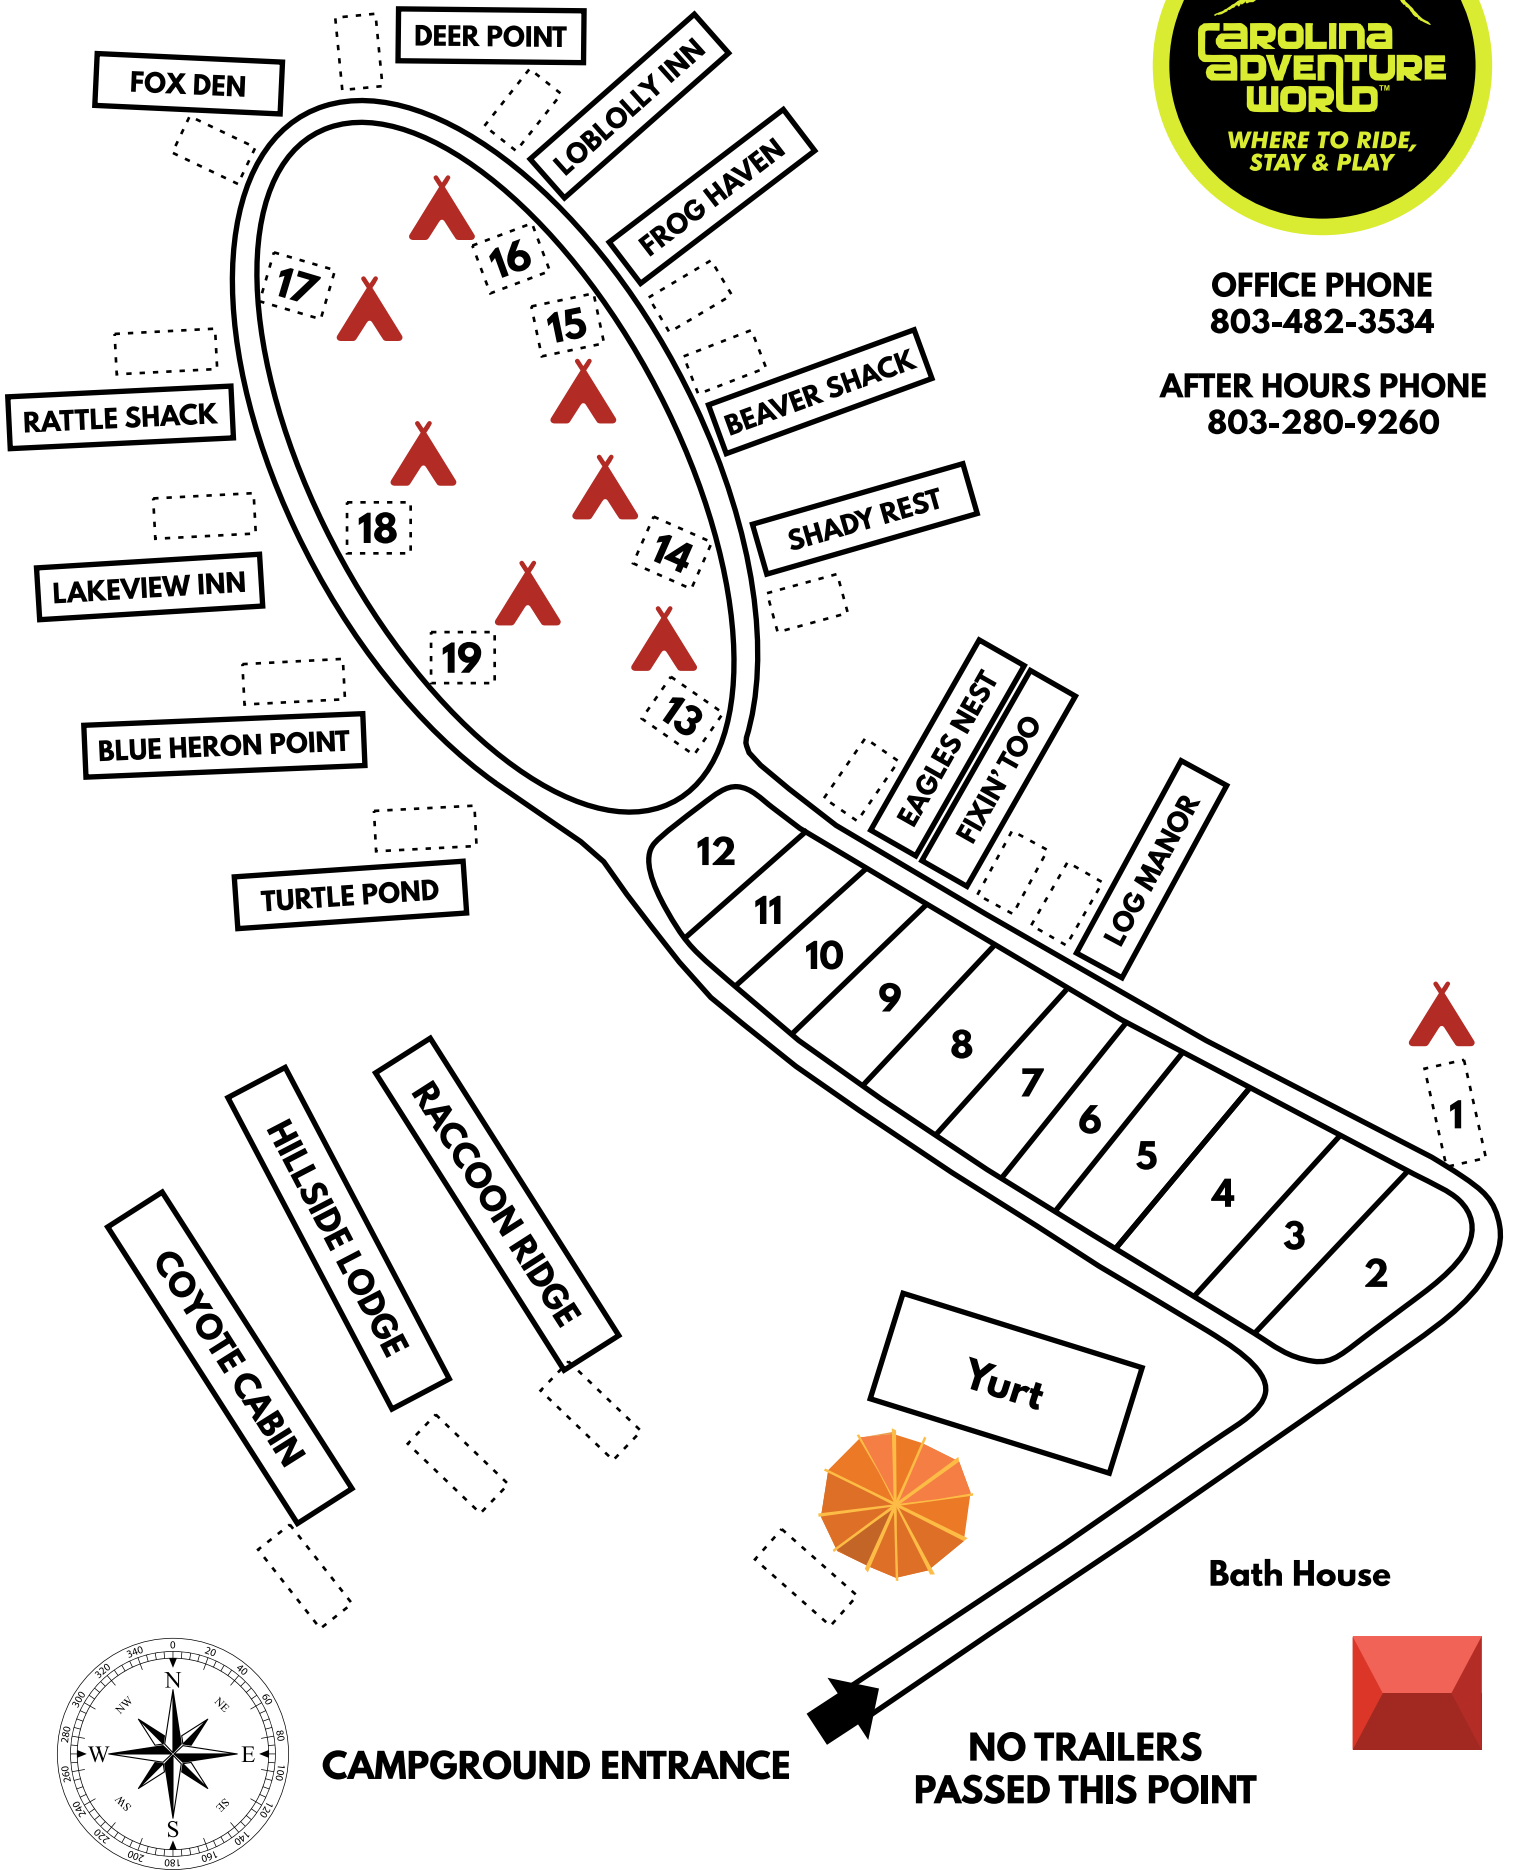

TENT CAMPING MAP

OFFICE PHONE
803-482-3534

AFTER HOURS PHONE
803-280-9260

CAMPGROUND ENTRANCE

NO TRAILERS
PASSED THIS POINT