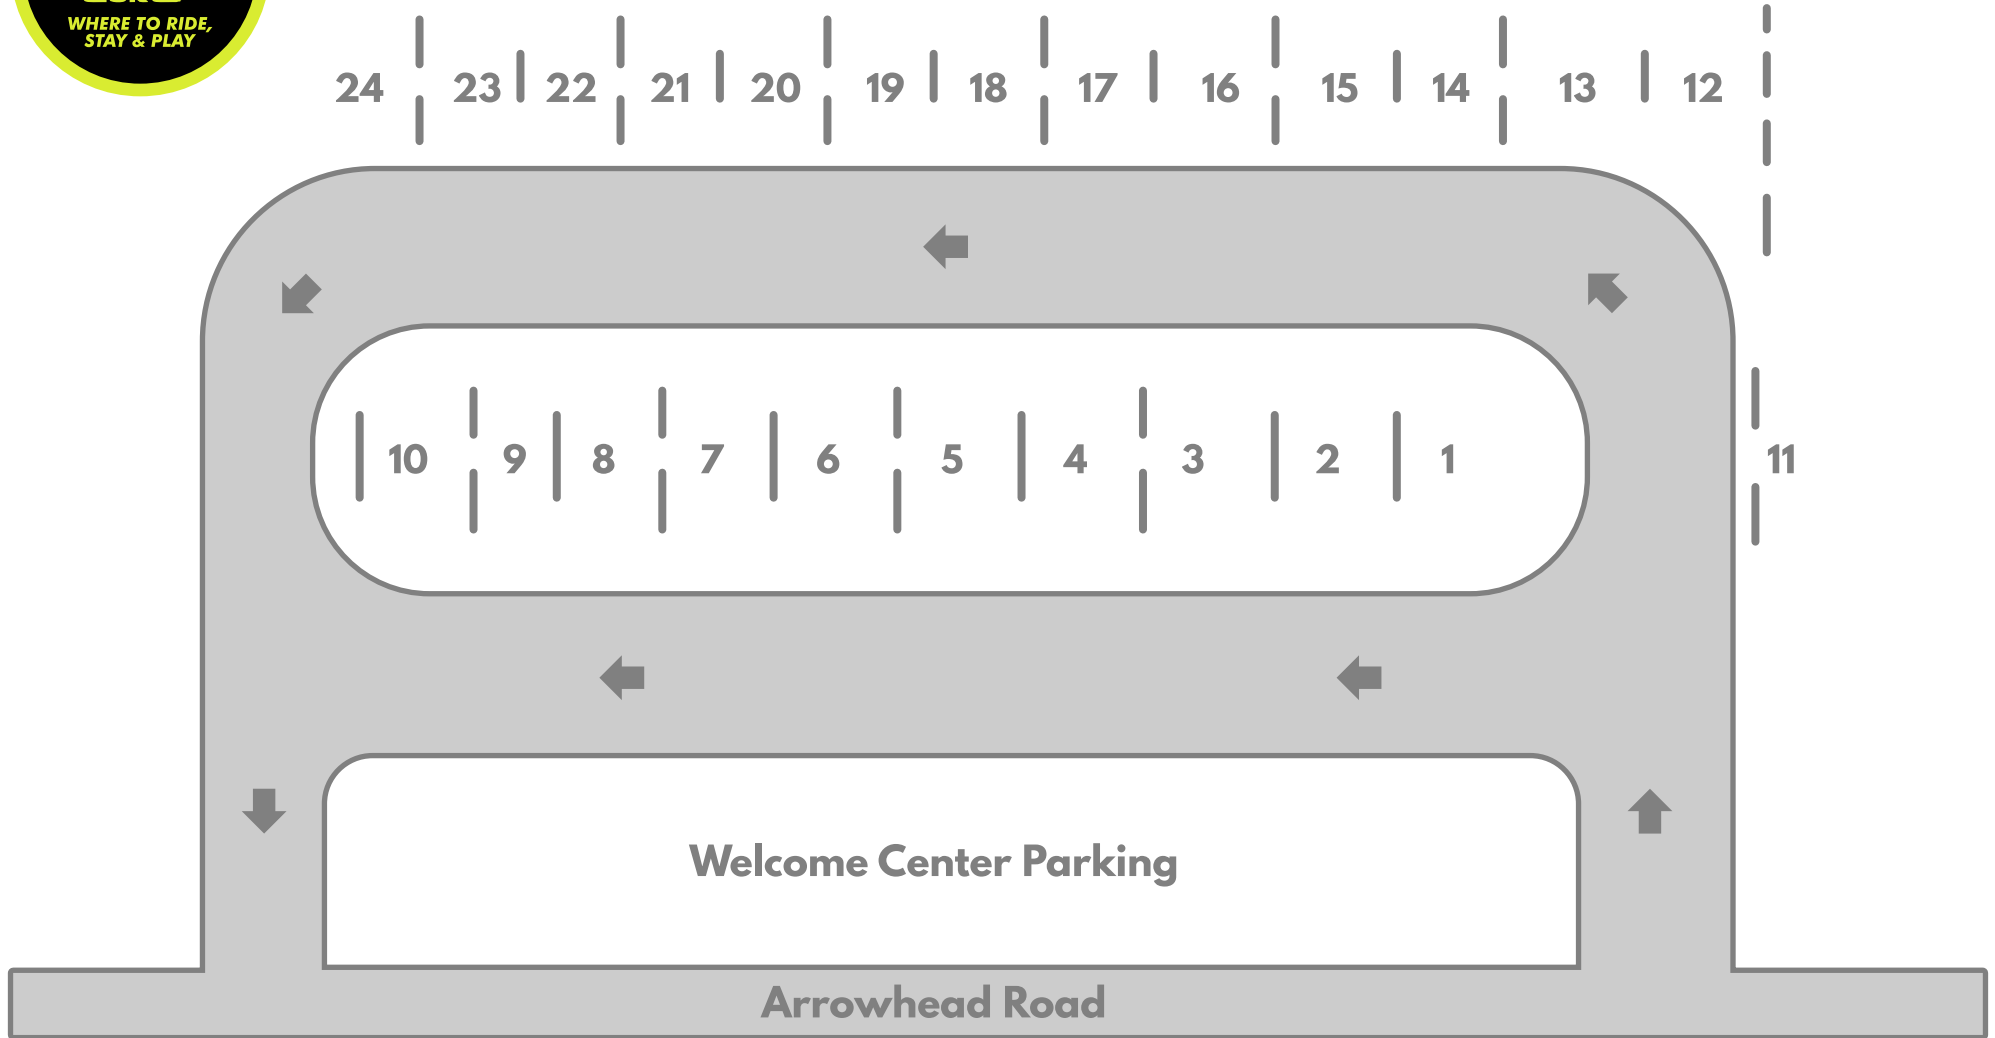

# RV PARKING MAP

OFFICE PHONE  
803-482-3534

AFTER HOURS PHONE  
803-280-9260

Welcome Center

Bath House

Dump Station